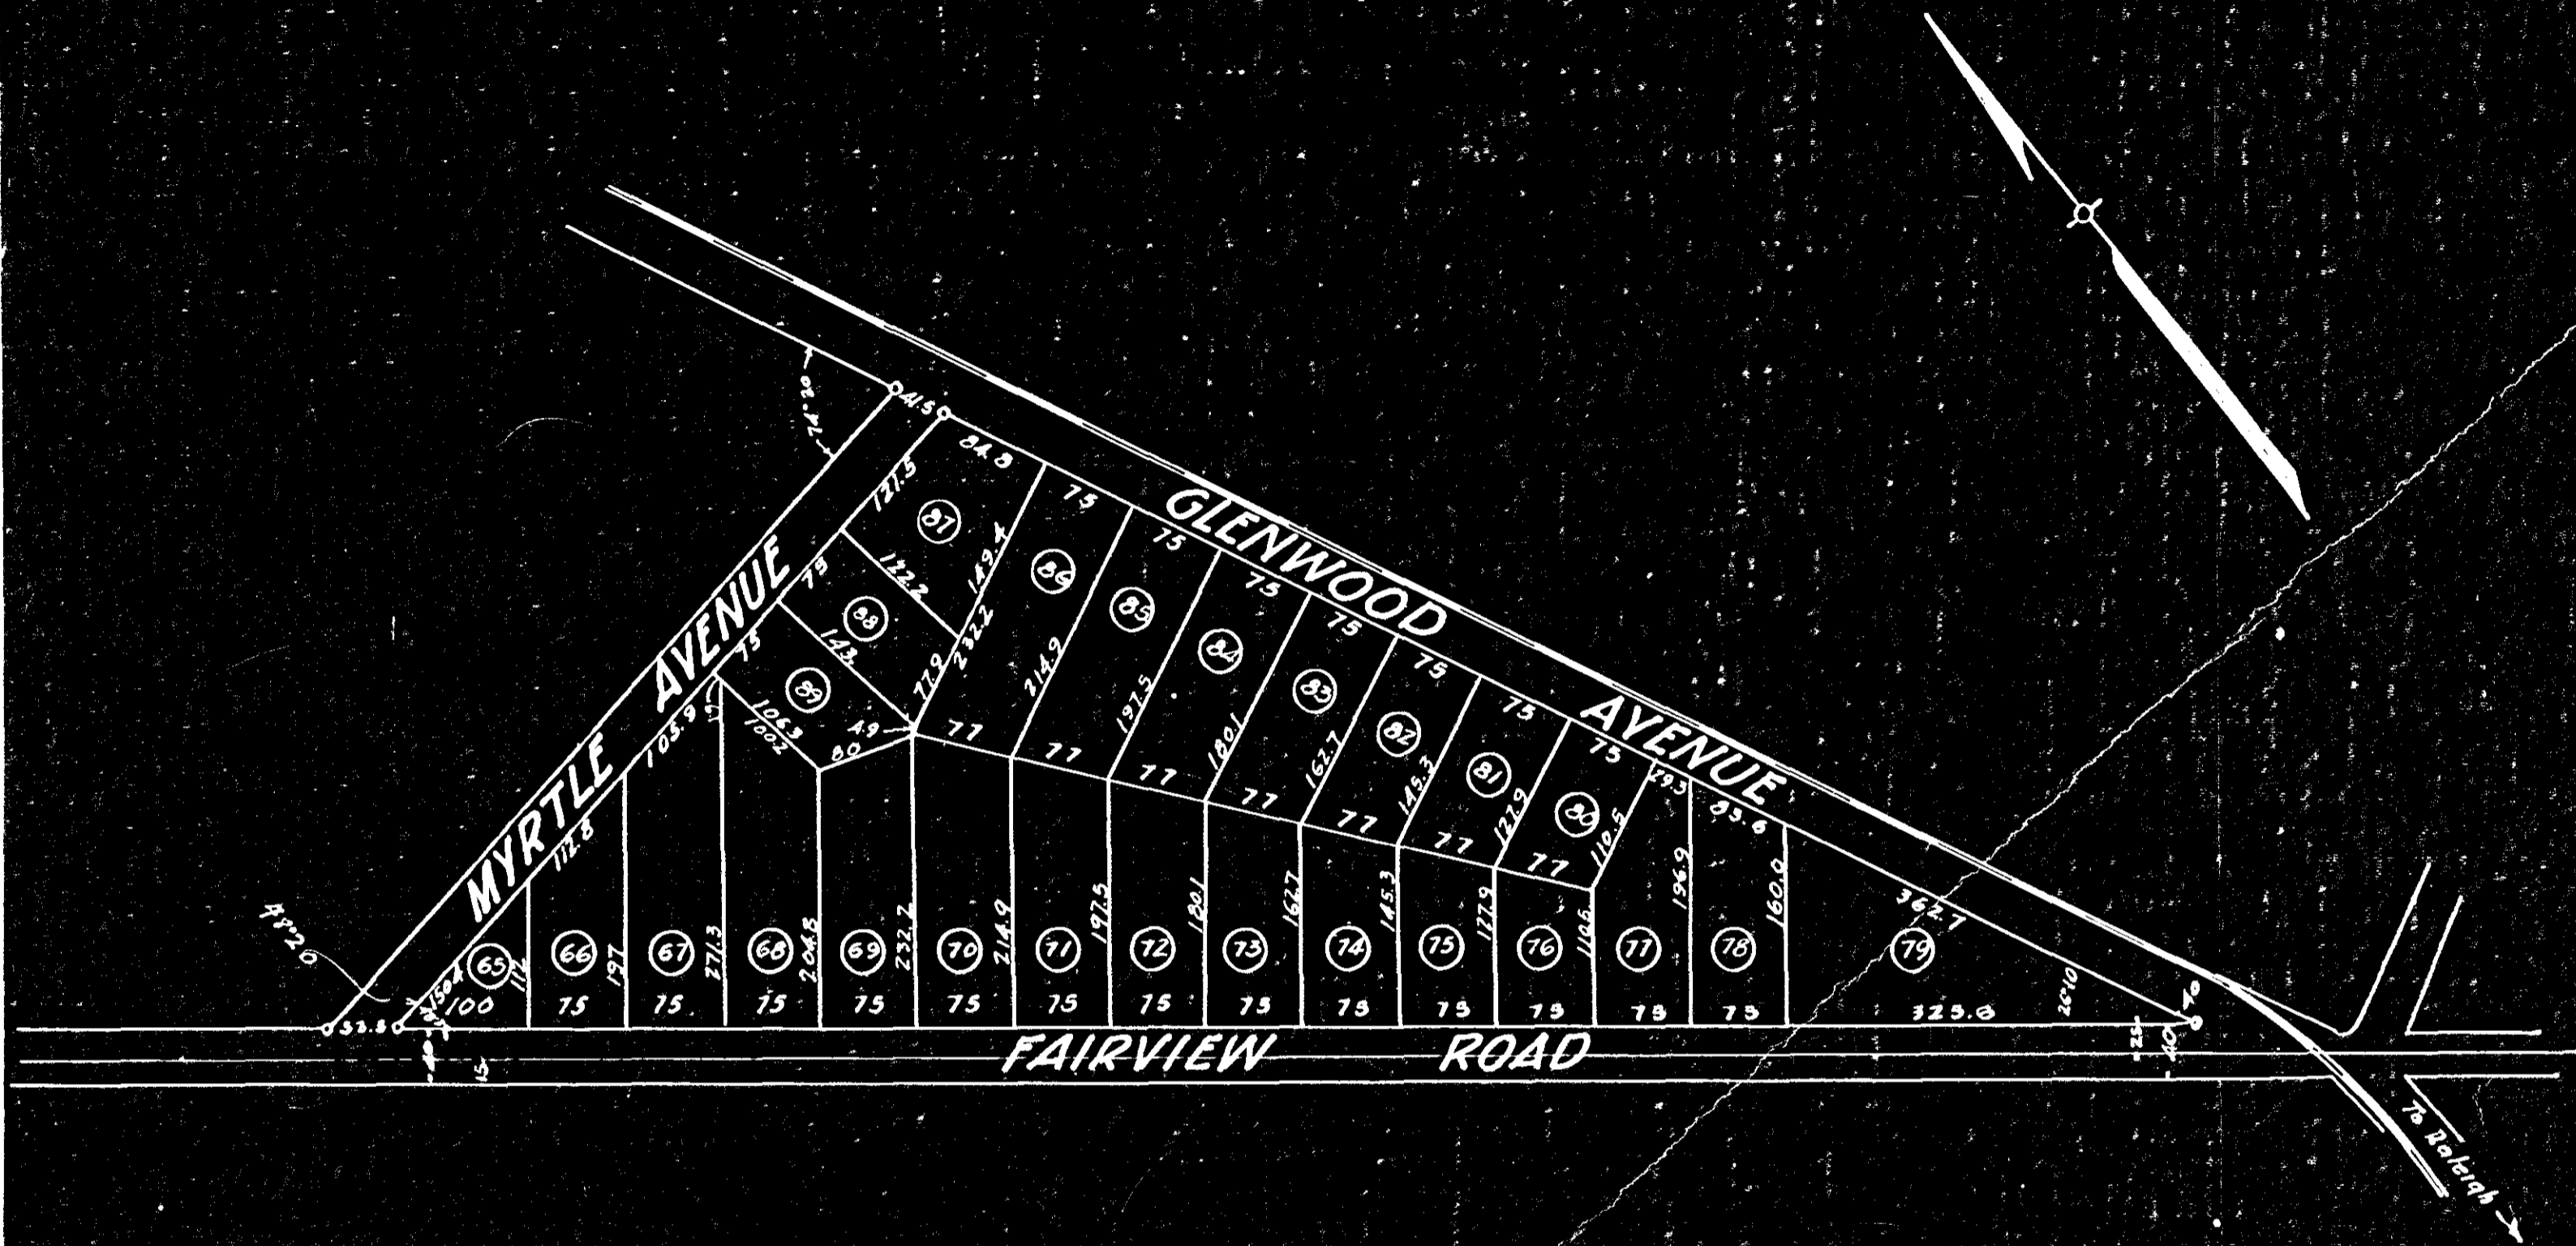

Map of Part No 1
BLOOMSBURY

Raleigh, N.C.

This property is situated about 3/4 of a mile from the City Limit and it is adjacent to the property of The Raleigh Country Club Inc. Surveyed & platted by Riddick & Mann Scale 1" = 120' Aug. 1912.

ACTUAL DATE UNKNOWN

1911 page 28 142

BLOOMSBURY

ACTUAL DATE UNKNOWN

1911 page 28 282