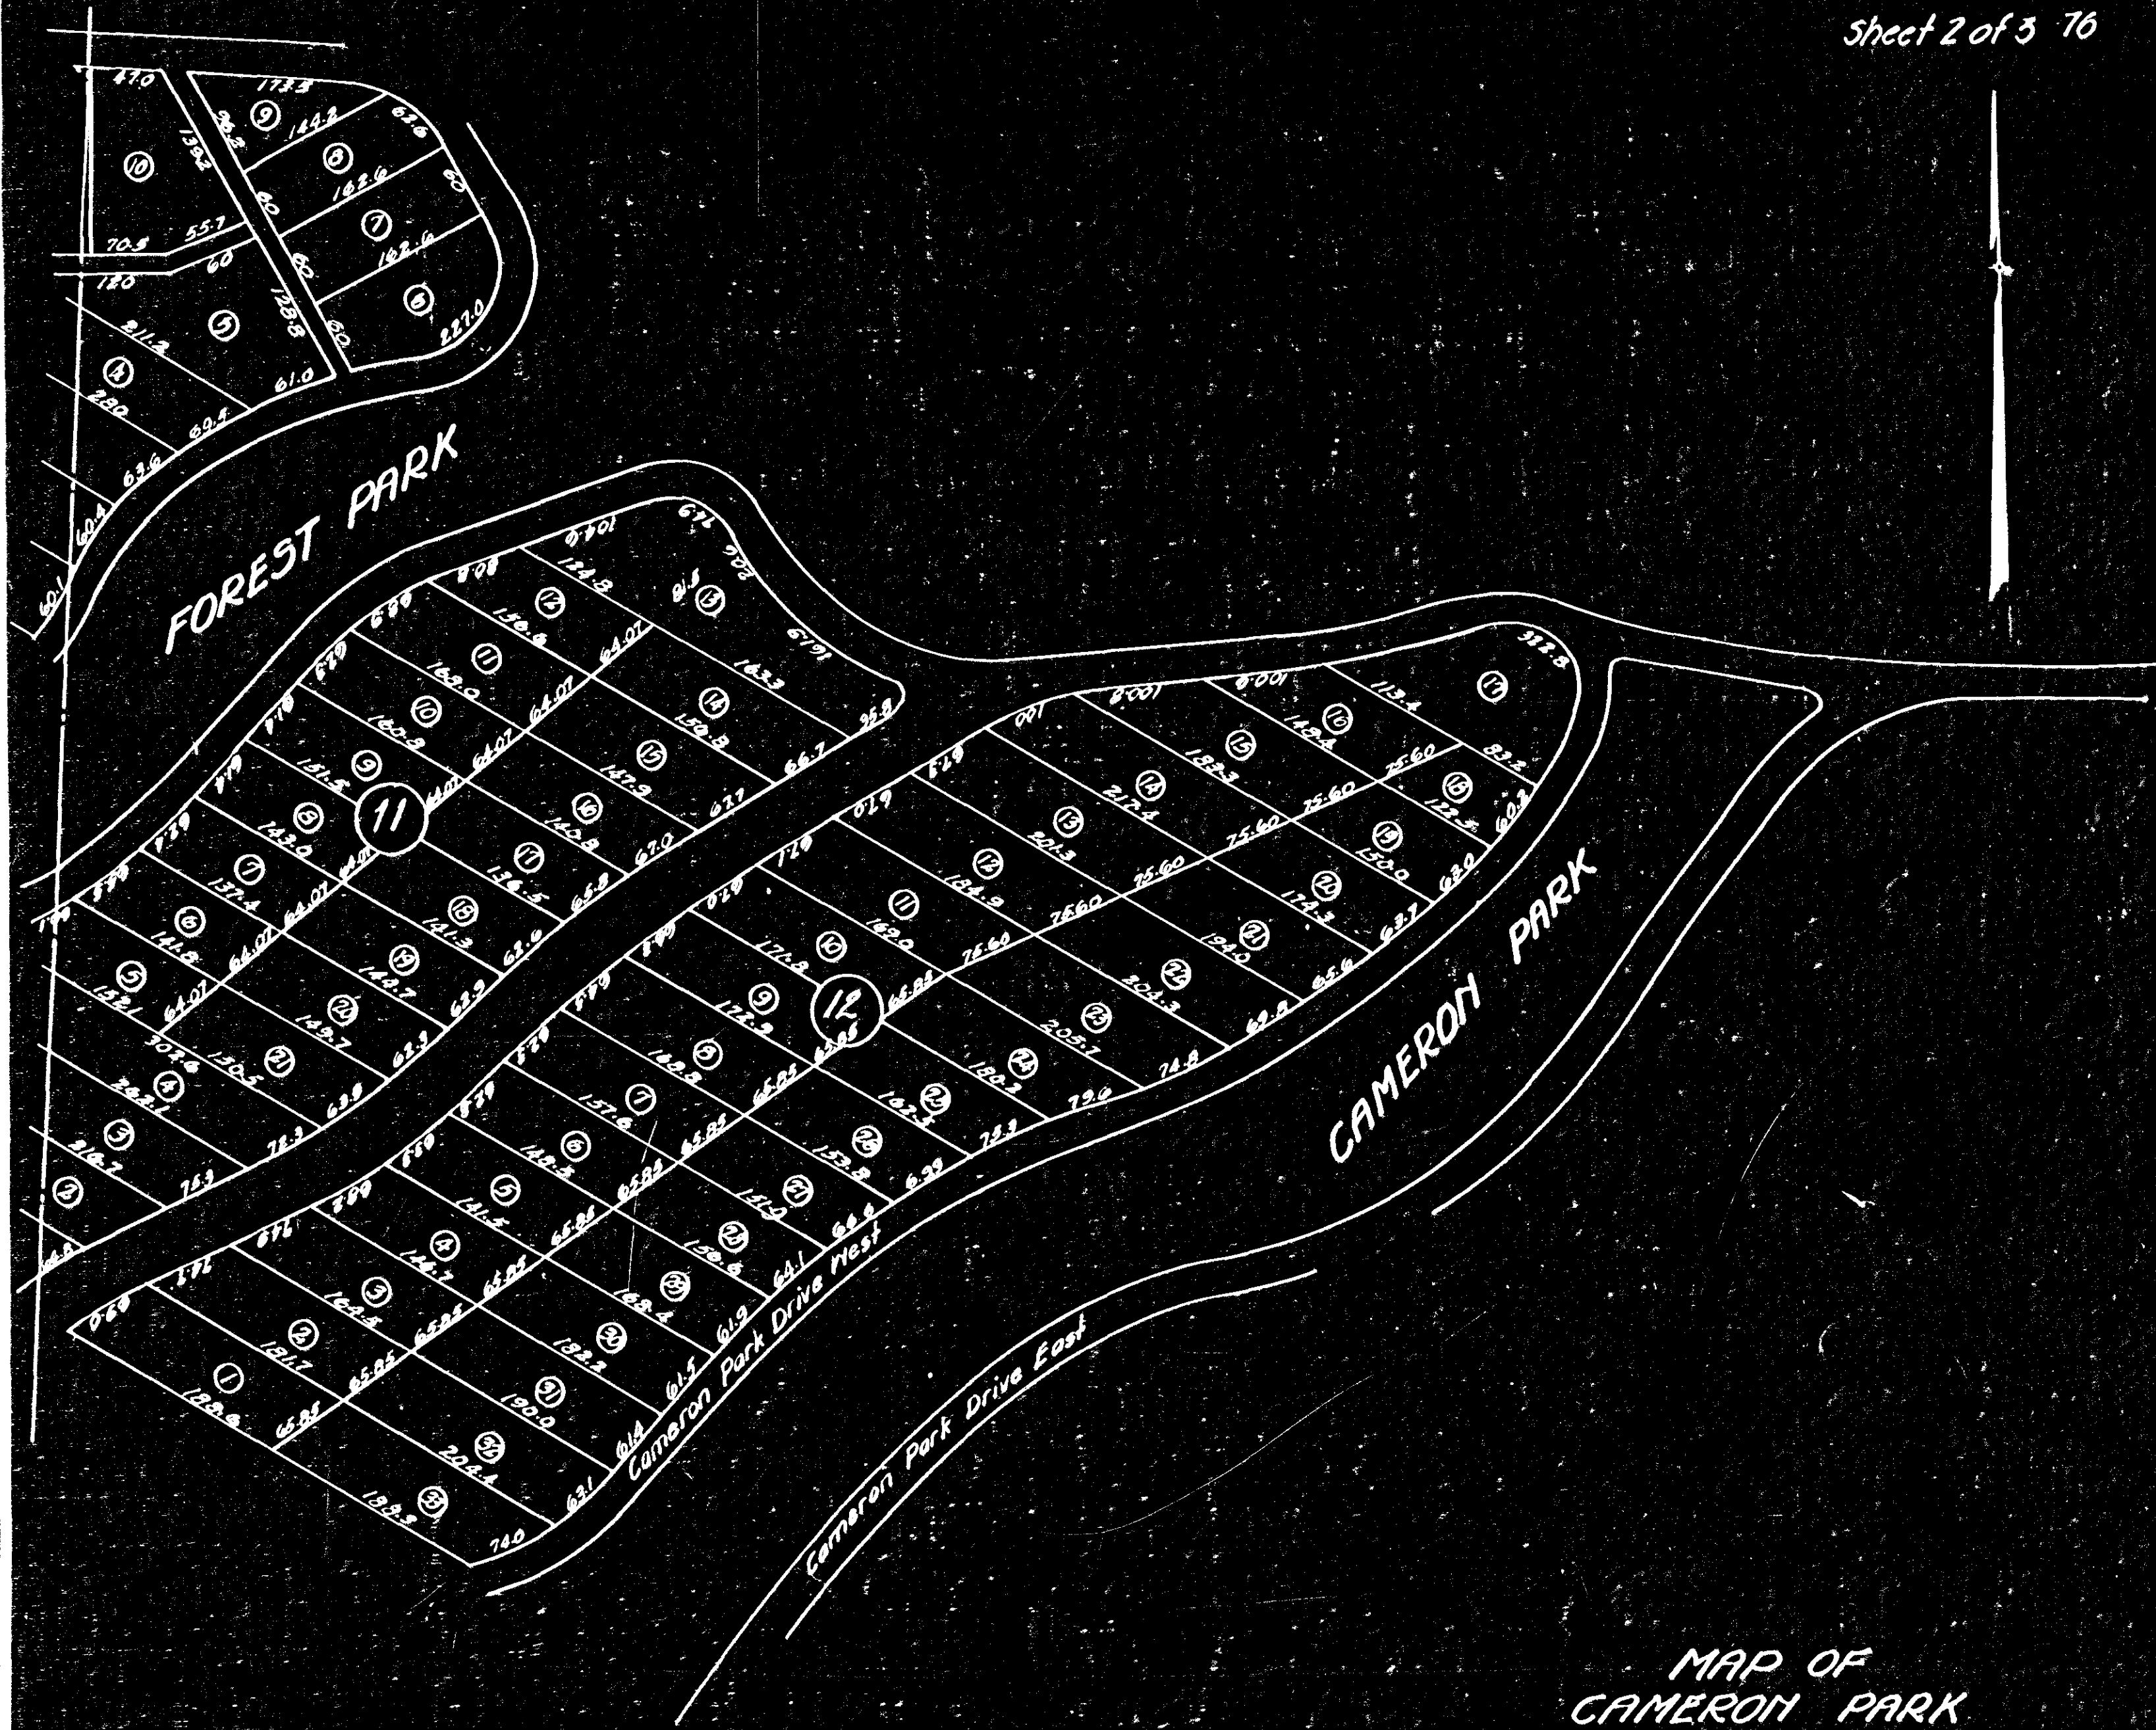

MAP OF
CAMERON PARK
Scale 1" = 100'

ACTUAL DATE UNKNOWN

MAP OF
CAMERON PARK
Scale 1"=100'

ACTUAL DATE UNKNOWN

1911 Page 76 2083

MAP OF
CAMERON PARK PROPERTY
Surveyed & Platted by
Riddick & Mann
Scale 1"=100' Sept 1910

ACTUAL DATE UNKNOWN

1911 page 76 3 of 3