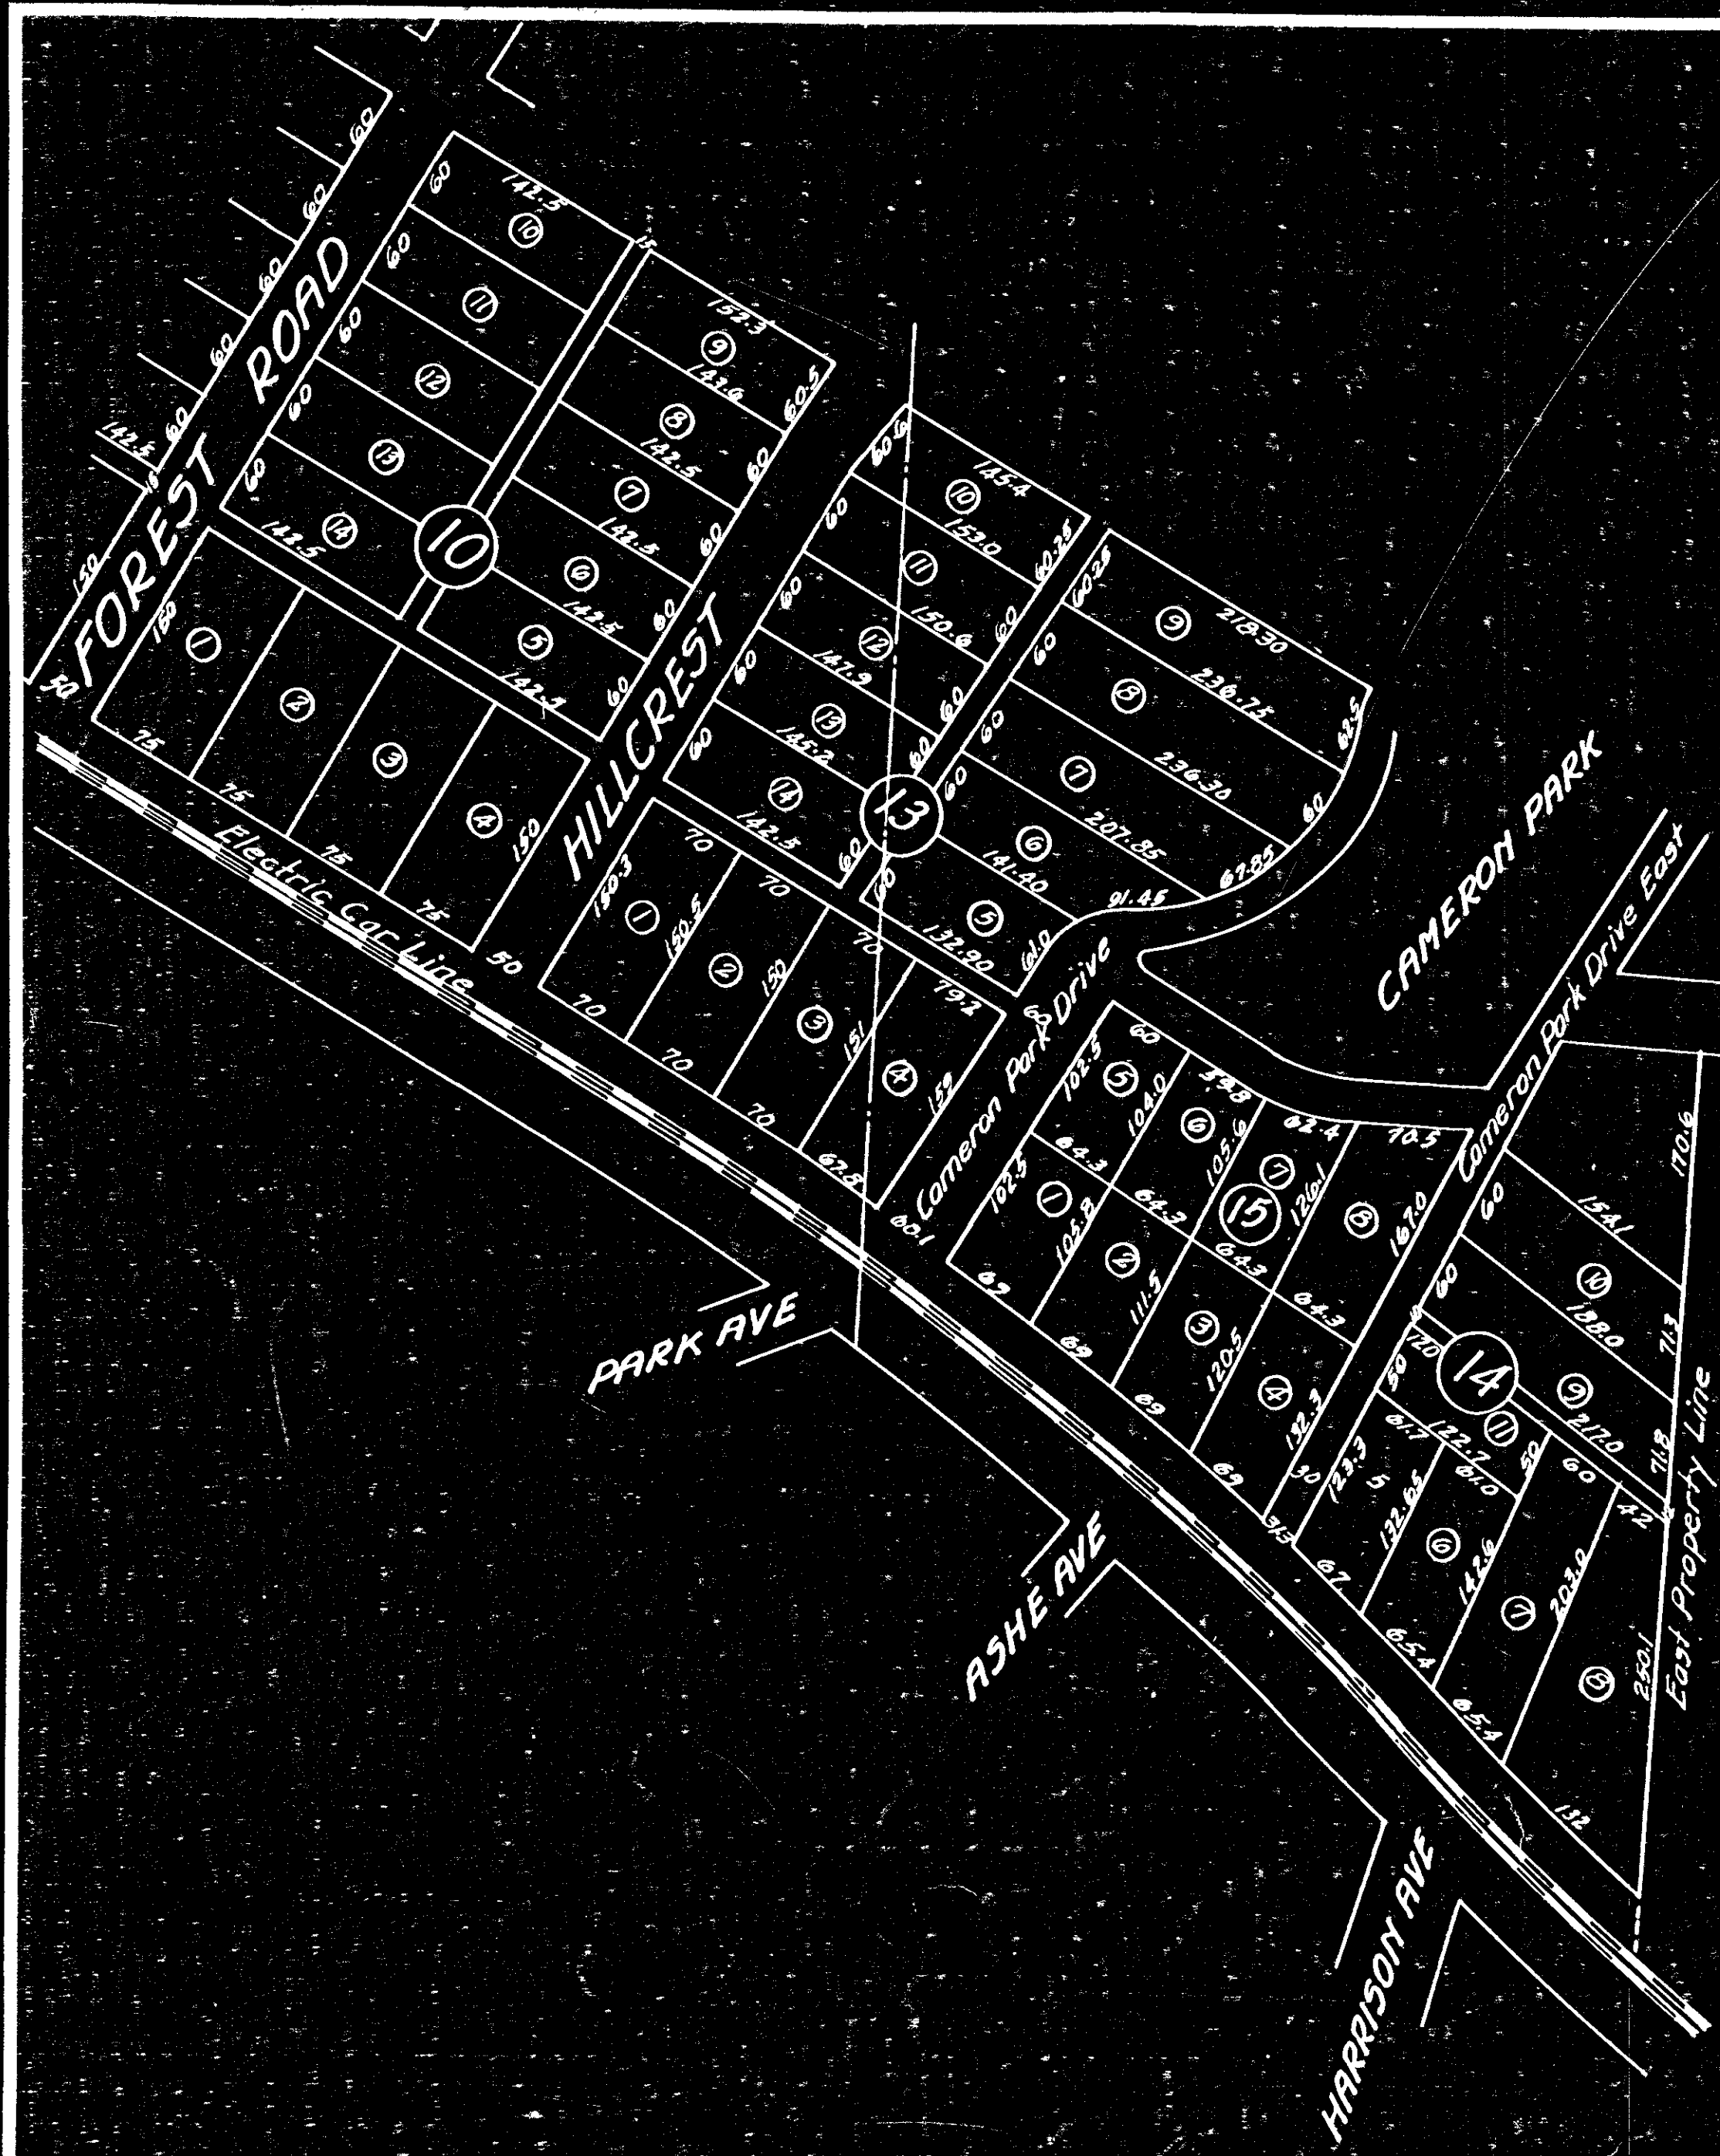

MAP OF
CAMERON PARK
Scale 1" = 100'

ACTUAL DATE UNKNOWN

MAP OF
CAMERON PARK
Scale 1"=100'

ACTUAL DATE UNKNOWN

1911 Page 76 2083

MAP OF
CAMERON PARK PROPERTY
Surveyed & Platted by
Riddick & Mann
Scale 1"=100' Sept 1910

ACTUAL DATE UNKNOWN

1911 page 76 3 of 3